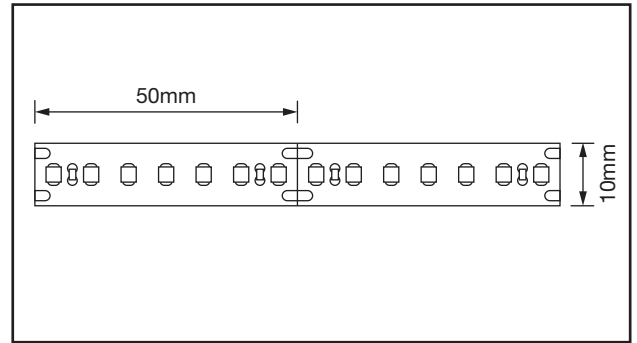

AST010IP

10W/m IP65 LED Strip, 24V

PRO-RANGE™

PRODUCT FEATURES

- Supplied In 30m Reels, Or Cut To Length
- 50mm Cut Point Intervals
- High Output, Compact Light Source
- Product Code Featured On All LED Strips
- 10mm Width
- 120 LEDs/m
- Mains Dimmable (With Dimmable Driver)
- Customised Bespoke Service Available

TECHNICAL SPECIFICATIONS

| PRODUCT CODE | AST010IP/27 | AST010IP/30 | AST010IP/40 | AST010IP/60 |
|-------------------------------------|---------------|---------------|---------------|---------------|
| CCT (Kelvin) | 2700K | 3000K | 4000K | 6000K |
| Useful Luminous Flux (LM) | 1000lm/m | 1020lm/m | 1110lm/m | 1140lm/m |
| Beam Angle (°) | 120° | 120° | 120° | 120° |
| SDCM | <6 | <6 | <6 | <6 |
| CRI | >80 | >80 | >80 | >80 |
| Peak Intensity (cd) | 265cd | 279cd | 300cd | 291cd |
| Operating Voltage (V) | 24VDC | 24VDC | 24VDC | 24VDC |
| Max Output Power (W) | 10W | 10W | 10W | 10W |
| Operating Current (A max) | 0.416A | 0.416A | 0.416A | 0.416A |
| Class | III | III | III | III |
| Cut Points | 50mm | 50mm | 50mm | 50mm |
| LED/m | 140 LED/m | 140 LED/m | 140 LED/m | 140 LED/m |
| Reel Length | 30m | 30m | 30m | 30m |
| Switching Cycles | >15,000 | >15,000 | >15,000 | >15,000 |
| Ingress Protection | IP65 | IP65 | IP65 | IP65 |
| Ambient Operating Temperature (°C) | -20°C ~ +40°C | -20°C ~ +40°C | -20°C ~ +40°C | -20°C ~ +40°C |
| Guarantee | 2 Years | 2 Years | 2 Years | 2 Years |
| Dimming Mode (Trailing or Leading) | Yes* | Yes* | Yes* | Yes* |
| Lifetime (L70 B50) | 30,000 Hrs | 30,000 Hrs | 30,000 Hrs | 30,000 Hrs |
| R9 Colour Rendering Index Value | >8 | >8 | >8 | >8 |
| Survival Factor | 0.9 | 0.9 | 0.9 | 0.9 |
| Lumen Maintenance Factor | 0.96 | 0.96 | 0.96 | 0.96 |
| Flicker Metric (PstLM) | 0 | 0 | 0 | 0 |
| Stroboscopic Effect Metric (SVM) | 0.7 | 0.7 | 0.7 | 0.7 |